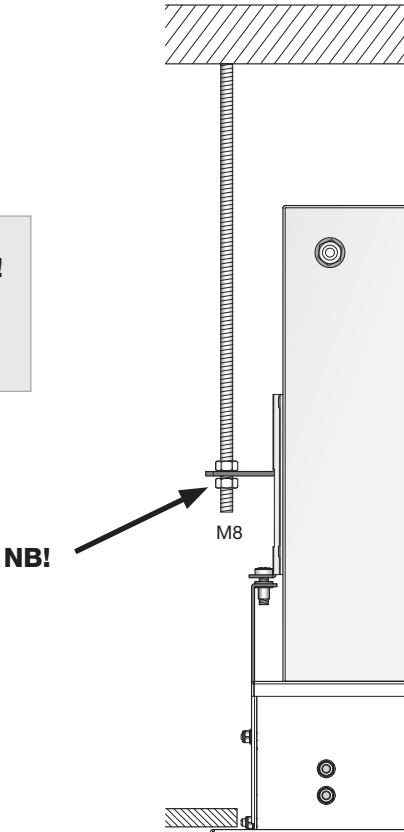

Circular top connection

Rectangular side connection

LCR-1 Circular side connection comes with detached spigot.

Included accessories

Faceplate options

Faceplate with rotation pattern (High impulse)

Perforated faceplate (Low impulse)

LCR

Clean room diffuser

Installation instruction

4x LCRZ-1 or LCRZ-2

LCRZ-1

LCRZ-2

**NB! Tighten max. 20 kN !
Use a torque wrench to
tighten the nut properly.**

LCR

Clean room diffuser

Installation instruction (Side-circular connection only)

LCR

Clean room diffuser

LCRF Filter installation

LCR

Clean room diffuser

Re-install magnets and hinged faceplate