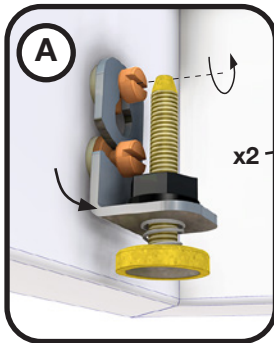

Circular top connection

Rectangular side connection

LCR-1 Circular side connection comes with detached spigot.

Included accessories

Faceplate options

Faceplate with rotation pattern (High impulse)

Perforated faceplate (Low impulse)

Clean room diffuser

Installation instruction (Side-circular connection only)

LCR

Clean room diffuser

LCRF Filter installation

LCR

Clean room diffuser

Re-install magnets and hinged faceplate

A. Re-install magnets for faceplate

B. Re-install hinged faceplate

Reverse step 2 !

Reverse step -1 !

**Support
Hjælp
Hjälp
Tuotetuki
Unterstützung
Supporto
Support**

UK - Here you can find product updates/mounting instructions and support telephone number/mail.