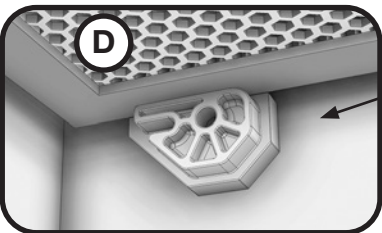

Circular top connection

Rectangular side connection

LCR-1 Circular side connection comes with detached spigot.

Included accessories

Faceplate options

Faceplate with rotation pattern (High impulse)

Perforated faceplate (Low impulse)

Clean room diffuser

Installation instruction (Side-circular connection only)

LCR

Clean room diffuser

LCRF Filter installation

LCR

Clean room diffuser

Re-install magnets and hinged faceplate

A. Re-install magnets for faceplate

B. Re-install hinged faceplate

Reverse step 2 !

Reverse step -1 !

**Support
Hjælp
Hjälp
Tuotetuki
Unterstützung
Supporto
Support**

UK - Here you can find product updates/mounting instructions and support telephone number/mail.