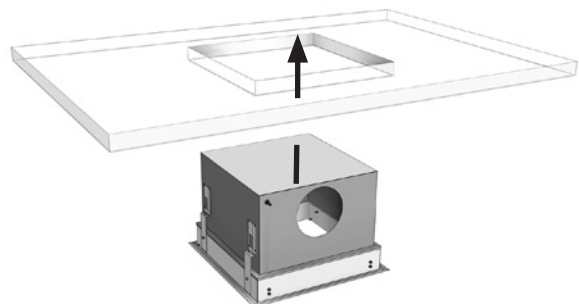

Circular top connection

Rectangular side connection

LCR-1 Circular side connection comes with detached spigot.

Included accessories

Faceplate options

Faceplate with rotation pattern (High impulse)

Perforated faceplate (Low impulse)

LCR

Clean room diffuser

Installation instruction

Strip box before installation in ceiling. Preparation for filter installation (accessory, ordered separately).

1. Demount hinged faceplate

2. Demount magnets

LCR

Clean room diffuser

Installation in ceiling

Installation in walkable ceiling

Installation in fixed ceiling (Also valid for T-rail / Clip-in ceiling).

Installation in walkable ceiling

Other ceilings

Seal