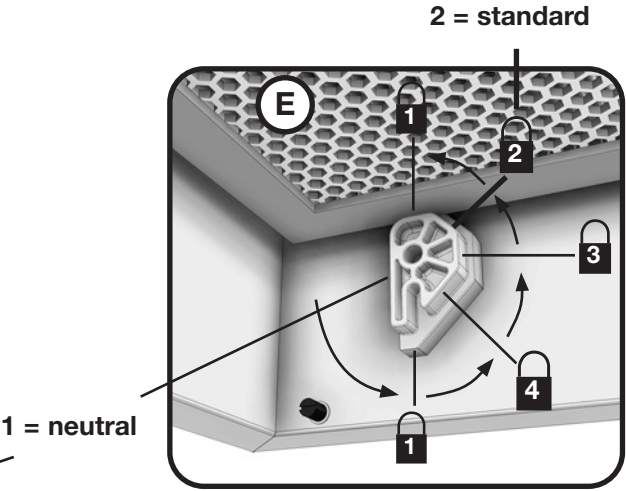

Circular top connection

Rectangular side connection

LCR-1 Circular side connection comes with detached spigot.

Included accessories

Faceplate options

Faceplate with rotation pattern (High impulse)

Perforated faceplate (Low impulse)

LCR

Clean room diffuser

Installation instruction

4x LCRZ-1 or LCRZ-2

LCRZ-1

LCRZ-2

**NB! Tighten max. 20 kN !
Use a torque wrench to
tighten the nut properly.**

LCR

Clean room diffuser

Installation instruction (Side-circular connection only)

LCR

Clean room diffuser

LCRF Filter installation

LCR

Clean room diffuser

Re-install magnets and hinged faceplate

A. Re-install magnets for faceplate

B. Re-install hinged faceplate

Reverse step 2 !

Reverse step -1 !

**Support
Hjælp
Hjälp
Tuotetuki
Unterstützung
Supporto
Support**

UK - Here you can find product updates/mounting instructions and support telephone number/mail.