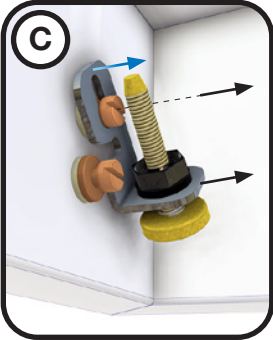

Circular top connection

Rectangular side connection

LCR-1 Circular side connection comes with detached spigot.

Included accessories

Faceplate options

Faceplate with rotation pattern (High impulse)

Perforated faceplate (Low impulse)

LCR

Clean room diffuser

Installation instruction

Strip box before installation in ceiling. Preparation for filter installation (accessory, ordered separately).

1. Demount hinged faceplate

2. Demount magnets

LCR

Clean room diffuser

Installation in ceiling

Installation in walkable ceiling

Installation in fixed ceiling (Also valid for T-rail / Clip-in ceiling).

Installation in walkable ceiling

Other ceilings

Seal