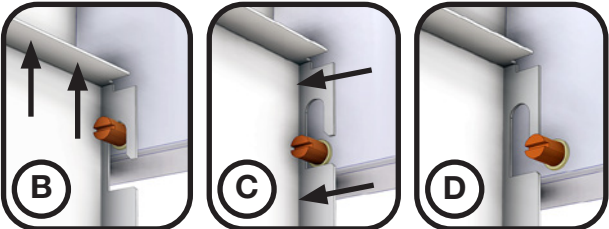

15/24 mm visible T-rail ceiling

Clip-In ceiling

Installation in walkable ceiling

LCR

Clean room diffuser

Installation instruction

LCR-1 models

Circular side connection

Circular top connection

Rectangular side connection

LCR-1 Circular side connection comes with detached spigot.

Included accessories

Faceplate options

Faceplate with rotation pattern (High impulse)

Perforated faceplate (Low impulse)

LCR

Clean room diffuser

Installation instruction

Strip box before installation in ceiling. Preparation for filter installation (accessory, ordered separately).

1. Demount hinged faceplate

2. Demount magnets

LCR

Clean room diffuser

Installation in ceiling

Installation in walkable ceiling

Installation in fixed ceiling (Also valid for T-rail / Clip-in ceiling).

Installation in walkable ceiling

Other ceilings

Seal