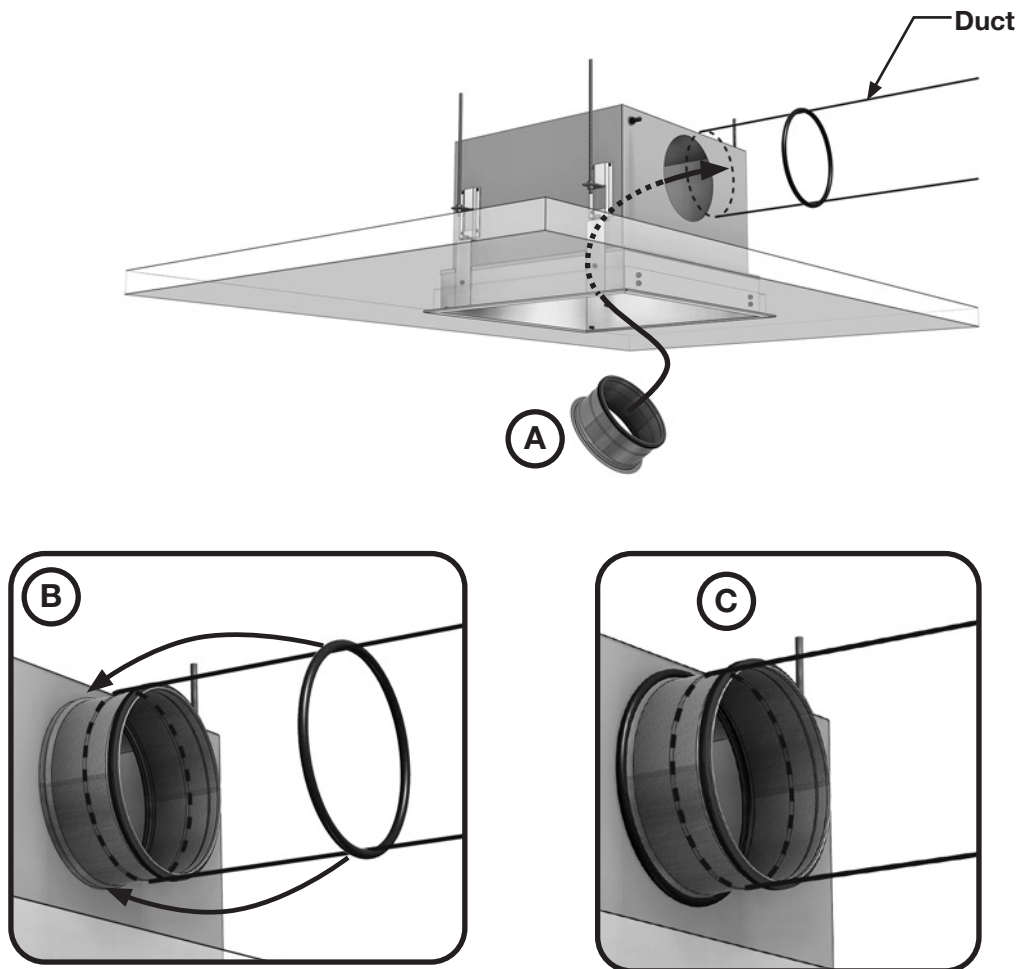

Circular top connection

Rectangular side connection

LCR-1 Circular side connection comes with detached spigot.

Included accessories

Faceplate options

Faceplate with rotation pattern (High impulse)

Perforated faceplate (Low impulse)

LCR

Clean room diffuser

Installation in ceiling

Installation in walkable ceiling

Installation in fixed ceiling (Also valid for T-rail / Clip-in ceiling).

Installation in walkable ceiling

Other ceilings

Seal

LCR

Clean room diffuser

Installation instruction

4x LCRZ-1 or LCRZ-2

LCRZ-1

LCRZ-2

**NB! Tighten max. 20 kN !
Use a torque wrench to
tighten the nut properly.**

LCR

Clean room diffuser

Installation instruction (Side-circular connection only)

LCR

Clean room diffuser

LCRF Filter installation

LCR

Clean room diffuser

Re-install magnets and hinged faceplate