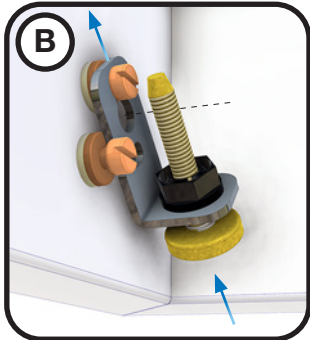

Circular top connection

Rectangular side connection

LCR-1 Circular side connection comes with detached spigot.

Included accessories

Faceplate options

Faceplate with rotation pattern (High impulse)

Perforated faceplate (Low impulse)

LCR

Clean room diffuser

Installation instruction

Strip box before installation in ceiling. Preparation for filter installation (accessory, ordered separately).

1. Demount hinged faceplate

2. Demount magnets

LCR

Clean room diffuser

Installation in ceiling

Installation in walkable ceiling

Installation in fixed ceiling (Also valid for T-rail / Clip-in ceiling).

Installation in walkable ceiling

Other ceilings

Seal