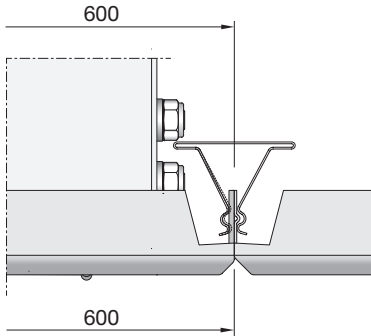

Clip-In ceiling