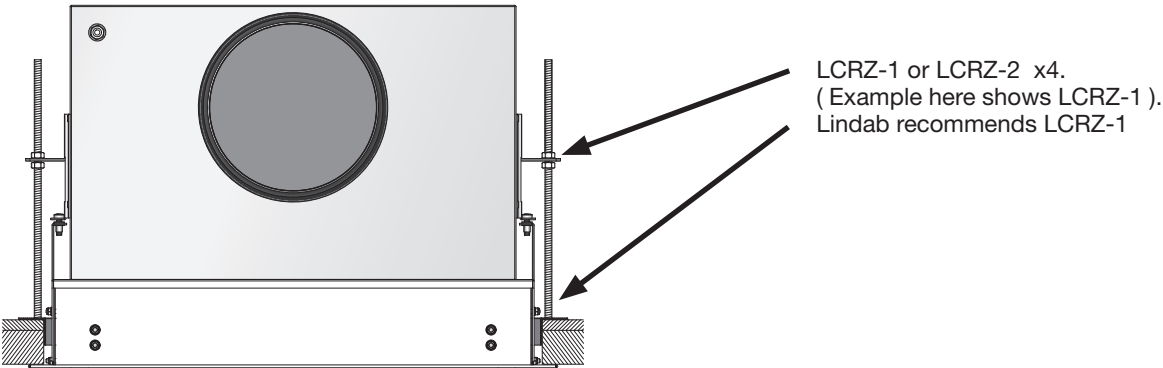

Installation in walkable ceiling