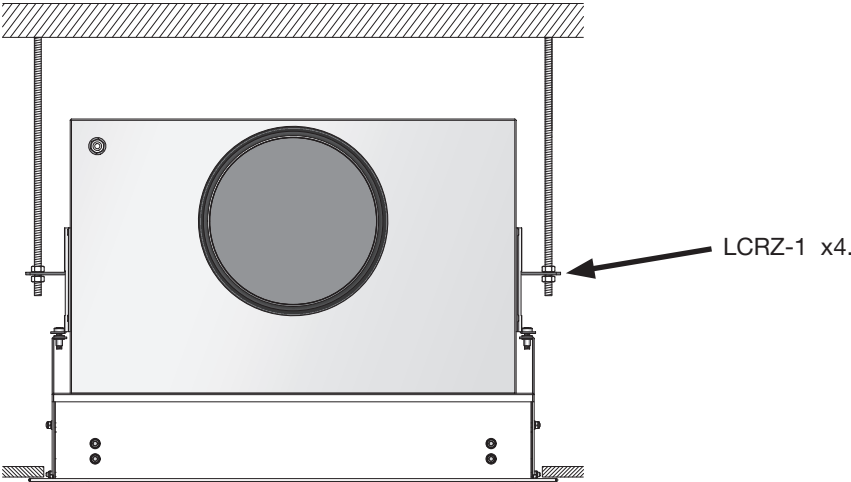

*U x U = cutting dimension

*Dimension applies for fixed ceilings. Go to chapter ceiling type adaption, for other ceiling types.

LCR

Clean room diffuser

Ceiling adjustment

Installation in fixed ceiling

Fixed ceiling

15/24 mm visible T-rail ceiling

Clip-In ceiling

Installation in walkable ceiling

LCR

Clean room diffuser

Installation instruction

LCR-1 models

Circular side connection

Circular top connection

Rectangular side connection

LCR-1 Circular side connection comes with detached spigot.

Included accessories

Faceplate options

Faceplate with rotation pattern (High impulse)

Perforated faceplate (Low impulse)