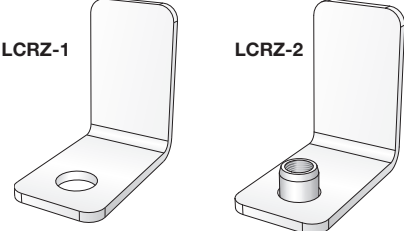

Circular top connection

Rectangular side connection

LCR-1 Circular side connection comes with detached spigot.

Included accessories

Faceplate options

Faceplate with rotation pattern (High impulse)

Perforated faceplate (Low impulse)

LCR

Clean room diffuser

Installation instruction

Strip box before installation in ceiling. Preparation for filter installation (accessory, ordered separately).

1. Demount hinged faceplate

2. Demount magnets

LCR

Clean room diffuser

Installation in ceiling

Installation in walkable ceiling

Installation in fixed ceiling (Also valid for T-rail / Clip-in ceiling).

Installation in walkable ceiling

Other ceilings

Seal

LCR

Clean room diffuser

Installation instruction

4x LCRZ-1 or LCRZ-2

LCRZ-1

LCRZ-2

**NB! Tighten max. 20 kN !
Use a torque wrench to
tighten the nut properly.**

LCR