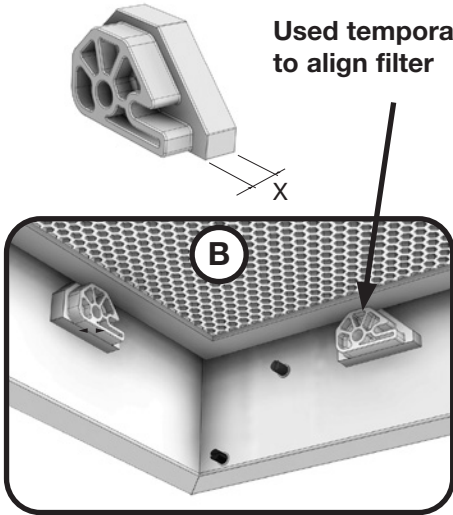

Circular top connection

Rectangular side connection

LCR-1 Circular side connection comes with detached spigot.

Included accessories

Faceplate options

Faceplate with rotation pattern (High impulse)

Perforated faceplate (Low impulse)

LCR

Clean room diffuser

Installation instruction

4x LCRZ-1 or LCRZ-2

LCRZ-1

LCRZ-2

**NB! Tighten max. 20 kN !
Use a torque wrench to
tighten the nut properly.**

LCR

Clean room diffuser

Installation instruction (Side-circular connection only)

LCR

Clean room diffuser

LCRF Filter installation

LCR

Clean room diffuser

Re-install magnets and hinged faceplate

A. Re-install magnets for faceplate

B. Re-install hinged faceplate

Reverse step 2 !

Reverse step -1 !

**Support
Hjælp
Hjälp
Tuotetuki
Unterstützung
Supporto
Support**

UK - Here you can find product updates/mounting instructions and support telephone number/mail.