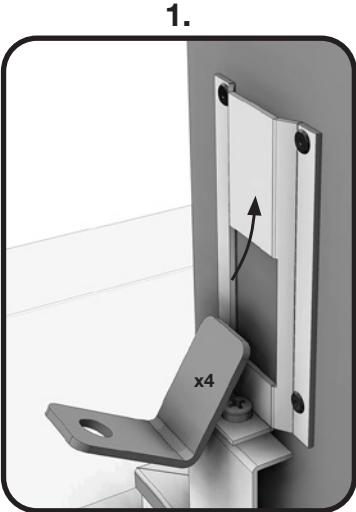

LCR

Clean room diffuser

Installation instruction

4x LCRZ-1 or LCRZ-2