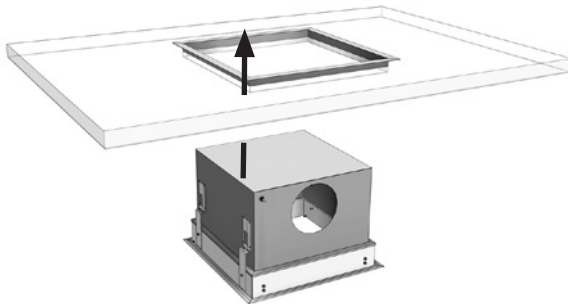

Circular top connection

Rectangular side connection

LCR-1 Circular side connection comes with detached spigot.

Included accessories

Faceplate options

Faceplate with rotation pattern (High impulse)

Perforated faceplate (Low impulse)

LCR

Clean room diffuser

Installation instruction

Strip box before installation in ceiling. Preparation for filter installation (accessory, ordered separately).

1. Demount hinged faceplate

2. Demount magnets

LCR

Clean room diffuser

Installation in ceiling

Installation in walkable ceiling

Installation in fixed ceiling (Also valid for T-rail / Clip-in ceiling).

Installation in walkable ceiling

Other ceilings

Seal