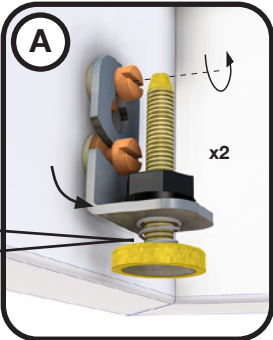

Circular top connection

Rectangular side connection

LCR-1 Circular side connection comes with detached spigot.

Included accessories

Faceplate options

Faceplate with rotation pattern (High impulse)

Perforated faceplate (Low impulse)

LCR

Clean room diffuser

Installation instruction

Strip box before installation in ceiling. Preparation for filter installation (accessory, ordered separately).

1. Demount hinged faceplate

2. Demount magnets

LCR

Clean room diffuser

Installation in ceiling

Installation in walkable ceiling

Installation in fixed ceiling (Also valid for T-rail / Clip-in ceiling).

Installation in walkable ceiling

Other ceilings

Seal