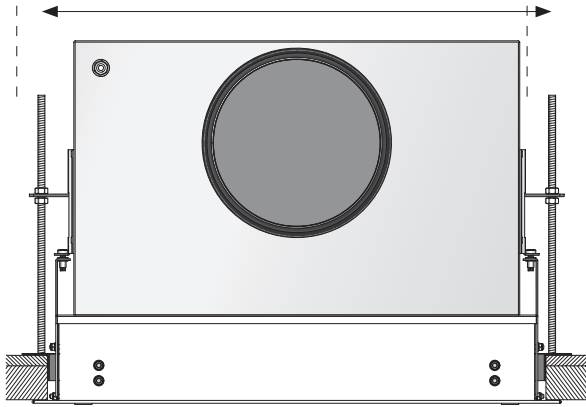

LCR

Clean room diffuser

Installation in ceiling

Installation in walkable ceiling