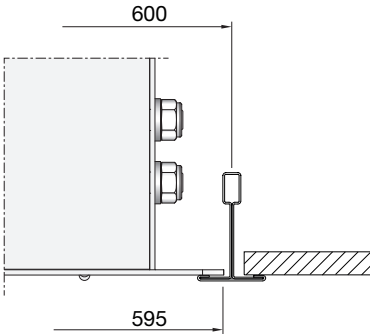

15/24 mm visible T-rail ceiling