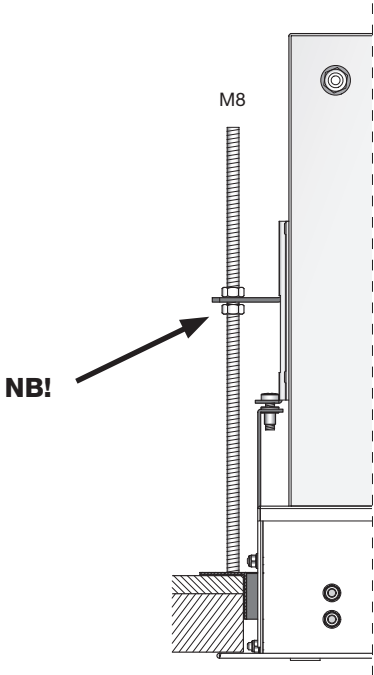

Circular top connection

Rectangular side connection

LCR-1 Circular side connection comes with detached spigot.

Included accessories

Faceplate options

Faceplate with rotation pattern (High impulse)

Perforated faceplate (Low impulse)

LCR

Clean room diffuser

Installation instruction

4x LCRZ-1 or LCRZ-2

LCRZ-1

LCRZ-2

**NB! Tighten max. 20 kN !
Use a torque wrench to
tighten the nut properly.**

LCR

Clean room diffuser

Installation instruction (Side-circular connection only)

LCR

Clean room diffuser

LCRF Filter installation

LCR

Clean room diffuser

Re-install magnets and hinged faceplate