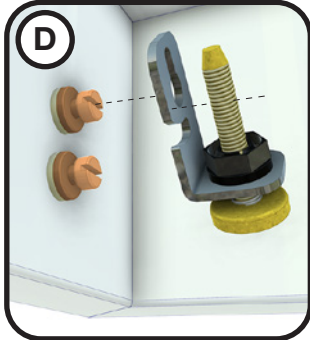

Circular top connection

Rectangular side connection

LCR-1 Circular side connection comes with detached spigot.

Included accessories

Faceplate options

Faceplate with rotation pattern (High impulse)

Perforated faceplate (Low impulse)

LCR

Clean room diffuser

Installation instruction

Strip box before installation in ceiling. Preparation for filter installation (accessory, ordered separately).

1. Demount hinged faceplate

2. Demount magnets

LCR

Clean room diffuser

Installation in ceiling

Installation in walkable ceiling

Installation in fixed ceiling (Also valid for T-rail / Clip-in ceiling).

Installation in walkable ceiling

Other ceilings

Seal