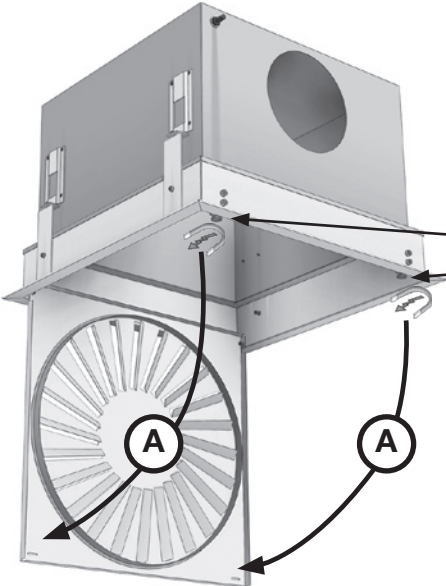

Circular top connection

Rectangular side connection

LCR-1 Circular side connection comes with detached spigot.

Included accessories

Faceplate options

Faceplate with rotation pattern (High impulse)

Perforated faceplate (Low impulse)

LCR

Clean room diffuser

Installation instruction

Strip box before installation in ceiling. Preparation for filter installation (accessory, ordered separately).

1. Demount hinged faceplate

2. Demount magnets

LCR

Clean room diffuser

Installation in ceiling

Installation in walkable ceiling

Installation in fixed ceiling (Also valid for T-rail / Clip-in ceiling).

Installation in walkable ceiling

Other ceilings

Seal