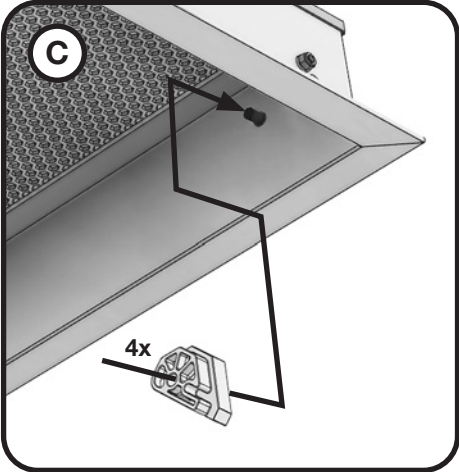

Clean room diffuser

Installation instruction (Side-circular connection only)

LCR

Clean room diffuser

LCRF Filter installation

LCR

Clean room diffuser

Re-install magnets and hinged faceplate

A. Re-install magnets for faceplate

B. Re-install hinged faceplate

Reverse step 2 !

Reverse step -1 !

**Support
Hjælp
Hjälp
Tuotetuki
Unterstützung
Supporto
Support**

UK - Here you can find product updates/mounting instructions and support telephone number/mail.