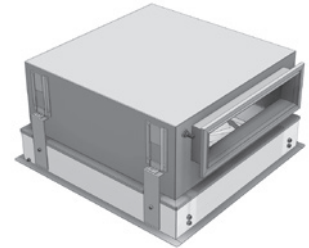

*U x U = cutting dimension

*Dimension applies for fixed ceilings. Go to chapter ceiling type adaption, for other ceiling types.

LCR

Clean room diffuser

Ceiling adjustment

Installation in fixed ceiling

Fixed ceiling

15/24 mm visible T-rail ceiling

Clip-In ceiling

Installation in walkable ceiling

LCR

Clean room diffuser

Installation instruction

LCR-1 models

Circular side connection

Circular top connection

Rectangular side connection

LCR-1 Circular side connection comes with detached spigot.

Included accessories

Faceplate options

Faceplate with rotation pattern (High impulse)

Perforated faceplate (Low impulse)