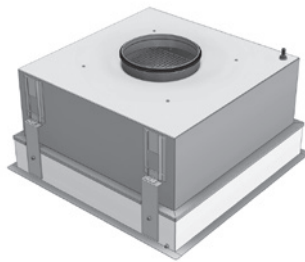

15/24 mm visible T-rail ceiling

Clip-In ceiling

Installation in walkable ceiling

LCR

Clean room diffuser

Installation instruction

LCR-1 models

Circular side connection

Circular top connection

Rectangular side connection

LCR-1 Circular side connection comes with detached spigot.

Included accessories

Faceplate options

Faceplate with rotation pattern (High impulse)

Perforated faceplate (Low impulse)