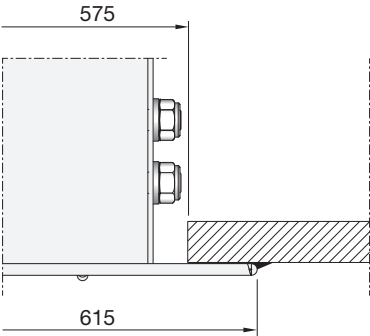

LCR

Clean room diffuser

Dimensions

Circular side connection

| Size | Ød | H | A | B | C | U* | Weight |
|--------|-----|-----|-----|-----|-----|-----|--------|
| [mm] | | | | | | | [kg] |
| 400 | 125 | 325 | 415 | 360 | 318 | 375 | 5.2 |
| 600 | 200 | 420 | 615 | 560 | 518 | 575 | 14.6 |

Circular top connection

| Size | Ød | H | A | B | C | U* | Weight |
|--------|-----|-----|-----|-----|-----|-----|--------|
| [mm] | | | | | | | [kg] |
| 400 | 125 | 300 | 415 | 360 | 318 | 575 | 5 |
| 600 | 200 | 300 | 615 | 560 | 518 | 575 | 12.8 |

Circular side rectangular connection

| Size | Ød | H | A | B | C | U* | Weight |
|--------|-----|-----|-----|-----|-----|------|--------|
| [mm] | | | | | | | [kg] |
| 600 | 310 | 615 | 560 | 518 | 575 | 12.4 | 5.2 |

*U x U = cutting dimension

*Dimension applies for fixed ceilings. Go to chapter ceiling type adaption, for other ceiling types.

LCR

Clean room diffuser

Ceiling adjustment

Installation in fixed ceiling

Fixed ceiling