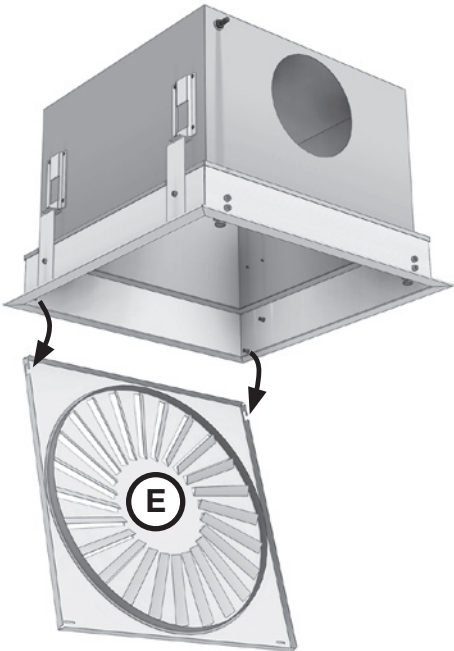

15/24 mm visible T-rail ceiling

Clip-In ceiling

Installation in walkable ceiling

LCR

Clean room diffuser

Installation instruction

LCR-1 models

Circular side connection

Circular top connection

Rectangular side connection

LCR-1 Circular side connection comes with detached spigot.

Included accessories

Faceplate options

Faceplate with rotation pattern (High impulse)

Perforated faceplate (Low impulse)

LCR

Clean room diffuser

Installation instruction

Strip box before installation in ceiling. Preparation for filter installation (accessory, ordered separately).

1. Demount hinged faceplate

2. Demount magnets

LCR

Clean room diffuser

Installation in ceiling

Installation in walkable ceiling

Installation in fixed ceiling (Also valid for T-rail / Clip-in ceiling).

Installation in walkable ceiling

Other ceilings

Seal