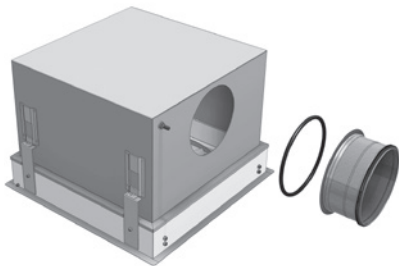

*U x U = cutting dimension

*Dimension applies for fixed ceilings. Go to chapter ceiling type adaption, for other ceiling types.

LCR

Clean room diffuser

Ceiling adjustment

Installation in fixed ceiling

Fixed ceiling

15/24 mm visible T-rail ceiling

Clip-In ceiling

Installation in walkable ceiling

LCR

Clean room diffuser

Installation instruction

LCR-1 models

Circular side connection

Circular top connection

Rectangular side connection

LCR-1 Circular side connection comes with detached spigot.

Included accessories

Faceplate options

Faceplate with rotation pattern (High impulse)

Perforated faceplate (Low impulse)