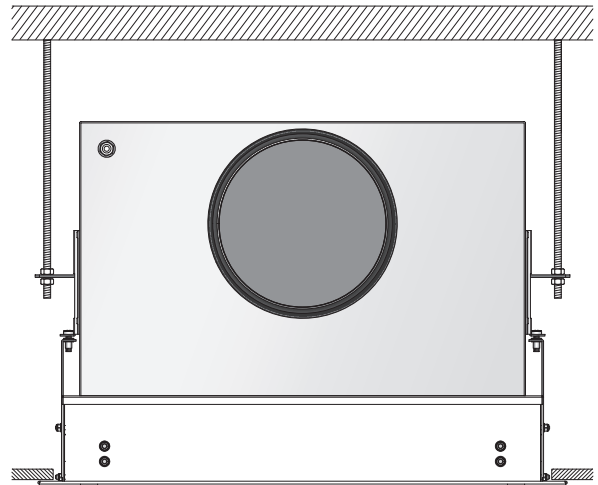

Circular top connection

Rectangular side connection

LCR-1 Circular side connection comes with detached spigot.

Included accessories

Faceplate options

Faceplate with rotation pattern (High impulse)

Perforated faceplate (Low impulse)

LCR

Clean room diffuser

Installation in ceiling

Installation in walkable ceiling

Installation in fixed ceiling (Also valid for T-rail / Clip-in ceiling).

Installation in walkable ceiling

Other ceilings

Seal