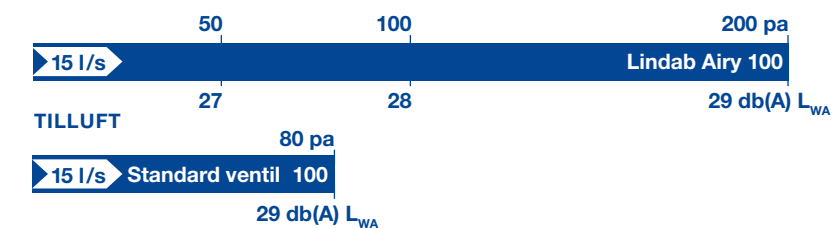

Meget lavt lydniveau med patentanmeldt lydisoleringsplade