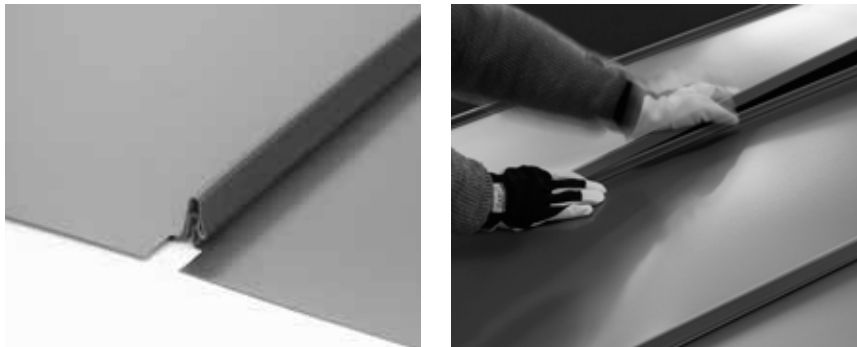

Easy-lay profiles which are suitable for most roofs

With Lindab SRP Click, you get a roof that looks like a classic and professionally laid seam roof. You do not need any special abilities; it takes no time at all to lay the roof profiles. Lindab SRP Click is recommended down to a 14° pitched roof, will fit most types of roof and is particularly suitable where the roof surfaces are free.

Nooks and crannies are not a problem

Do you have a roof where you have to take dormer windows and gutters into consideration? Since Lindab SRP Click is easy to lay, if you are a fairly practical person you can do most of the work yourself. Working around obstacles does require a little more of the person doing the job, as you'd expect.

Would you like to learn more about how to lay Lindab's seam profiles? Then contact your nearest Lindab stockist.